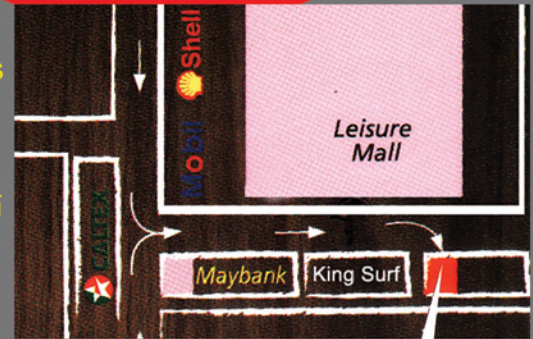

(+60) 010 881-9988

(+60) 016 733-5848

healingtouchspa.info