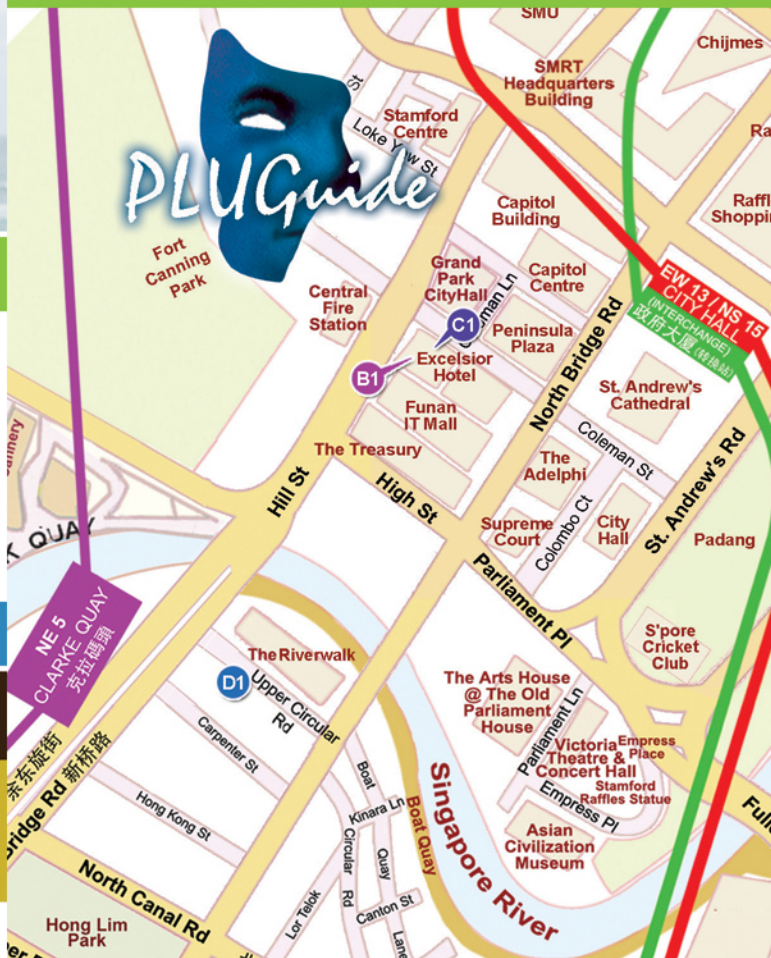

CITY HALL / CLARKE QUAY 政府大厦/克拉码头

刊登广告, 请您致电 : (+65) 9066-8336 或者电邮 : sales@pluguide.com